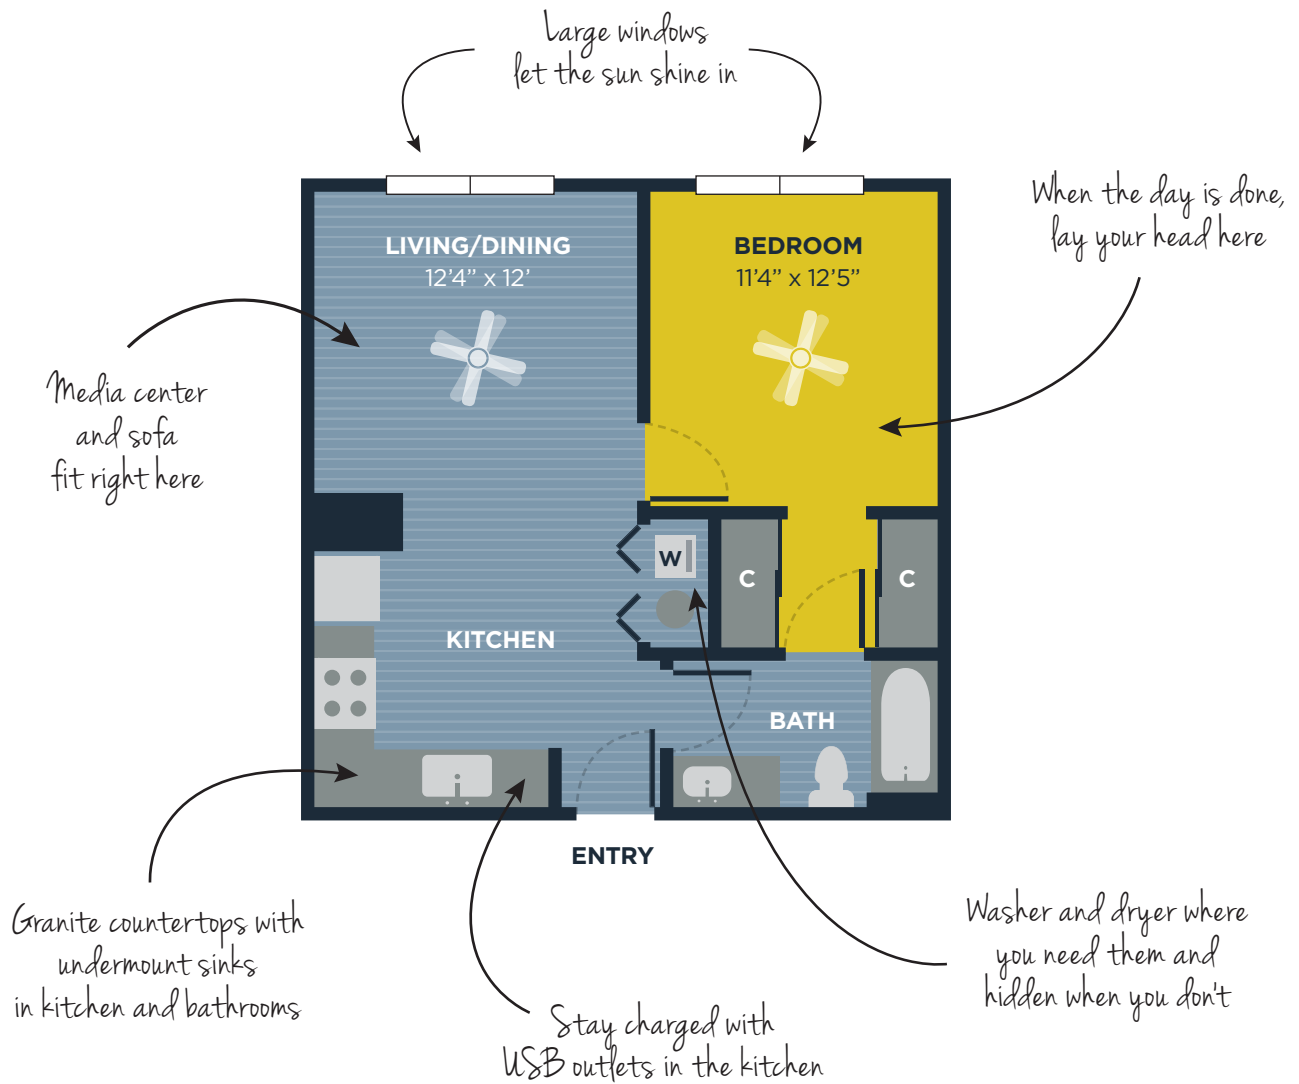

THE
SLATE
APARTMENTS

DOLOMITE

1 BED / 1 BATH / 586 SQ FT

Hardwood-style flooring
for easy care
and beauty underfoot

THESLATESAVANNAH.COM

Floor plans and terms are subject to change. Square footage is approximate. All renderings, maps, landscaping, elevations and plans are artist conceptions and are not to scale. The developer/builder reserves the right in its sole discretion to make modifications to maps, plans, renderings, specifications, materials, features or colors without notice. Plans, prices, descriptions and amenities are subject to change without notice.