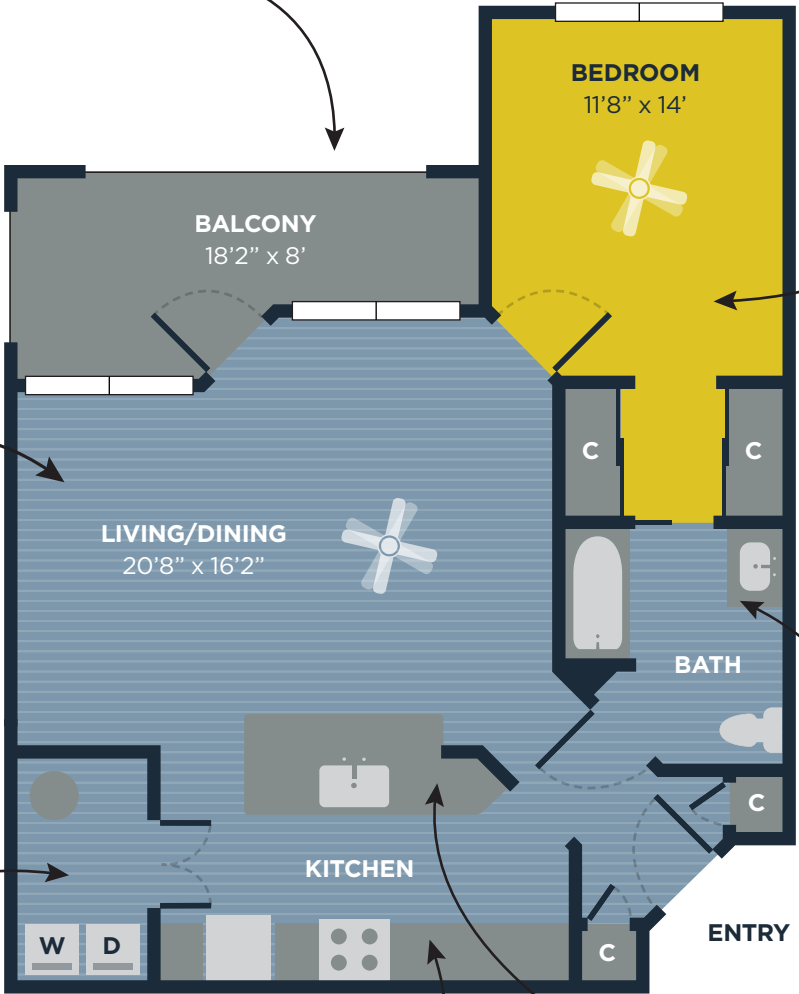

THE
SLATE
APARTMENTS

GRANITE

1 BED / 1 BATH / 845 SQ FT

Hardwood-style flooring
for easy care
and beauty underfoot

Large windows
let the sun shine in

Enjoy your morning coffee outside

When the day is done,
lay your head here

Media center
and sofa
fit right here

Washer and dryer where
you need them and
hidden when you don't

Stay charged with
USB outlets in the kitchen

Granite countertops with
undermount sinks
in kitchen and bathroom

THESLATESAVANNAH.COM

Floor plans and terms are subject to change. Square footage is approximate. All renderings, maps, landscaping, elevations and plans are artist conceptions and are not to scale. The developer/builder reserves the right in its sole discretion to make modifications to maps, plans, renderings, specifications, materials, features or colors without notice. Plans, prices, descriptions and amenities are subject to change without notice.