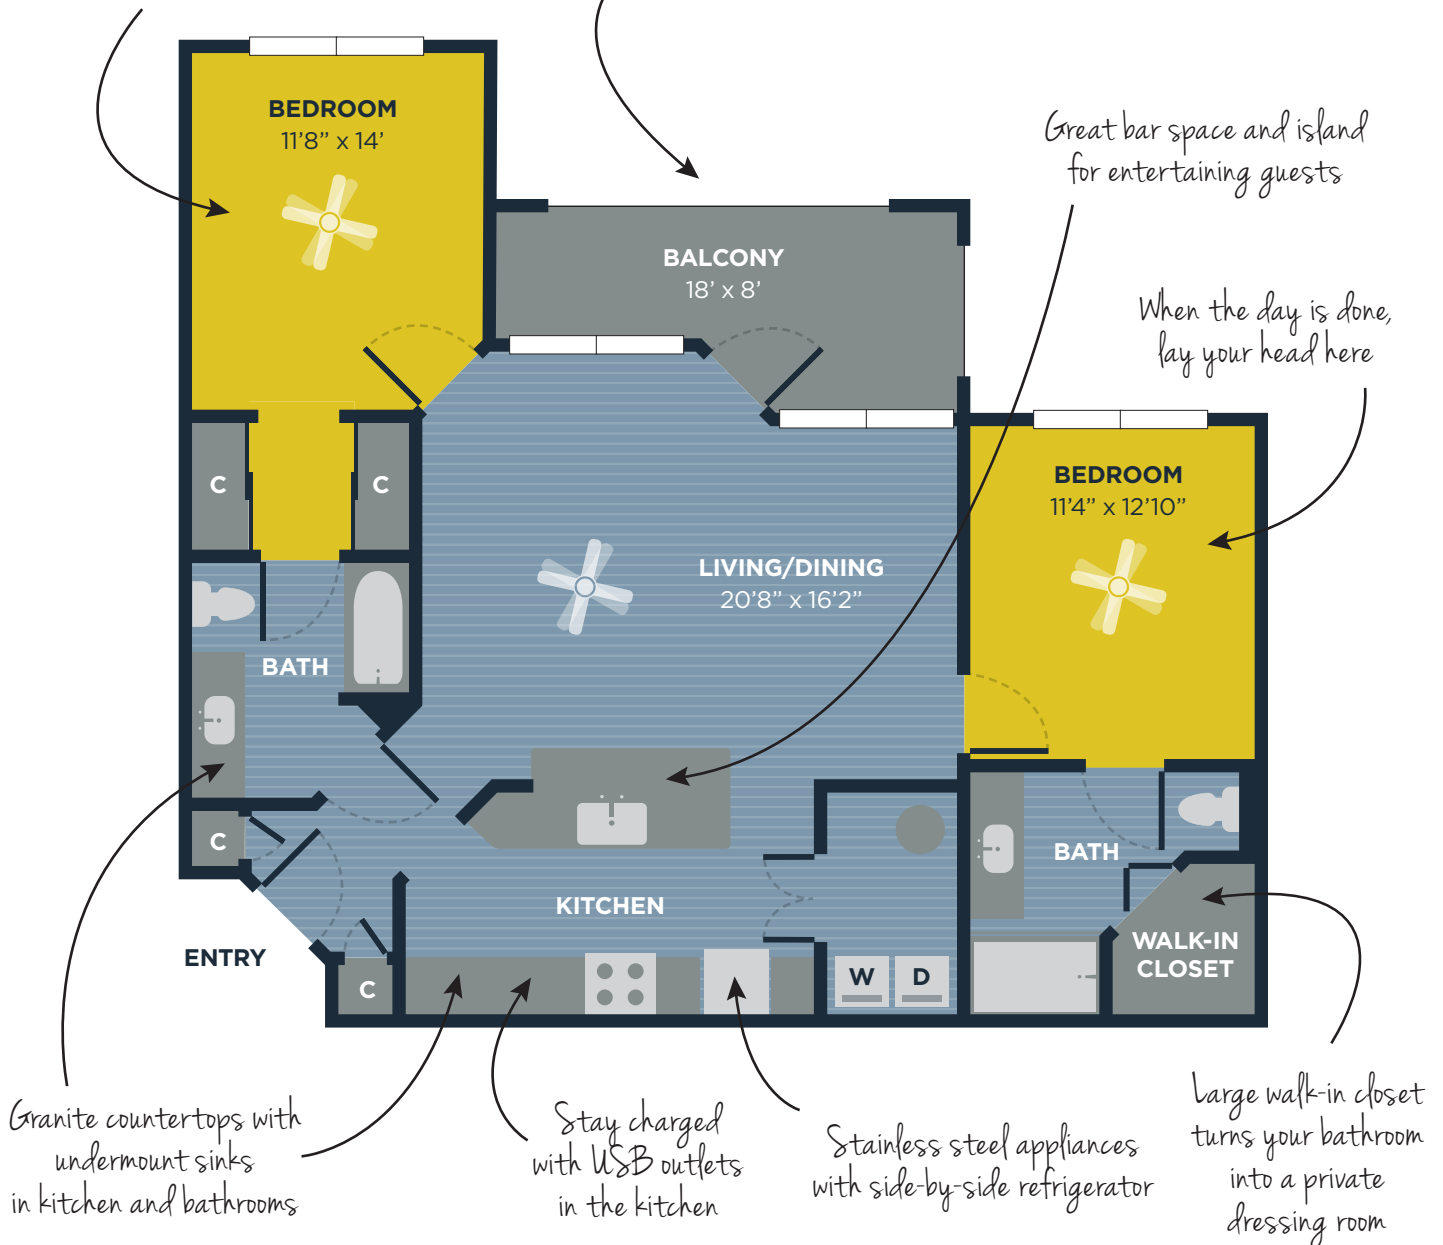

THE  
**SLATE**  
APARTMENTS

# OBSIDIAN

2 BED / 2 BATH / 1106 SQ FT

Hardwood-style flooring  
for easy care  
and beauty underfoot

Roommate-ready floor  
plan offers privacy

Relax on your private balcony  
and enjoy the fresh air

Great bar space and island  
for entertaining guests

When the day is done,  
lay your head here

[THESLATESAVANNAH.COM](http://THESLATESAVANNAH.COM)

Floor plans and terms are subject to change. Square footage is approximate. All renderings, maps, landscaping, elevations and plans are artist conceptions and are not to scale. The developer/builder reserves the right in its sole discretion to make modifications to maps, plans, renderings, specifications, materials, features or colors without notice. Plans, prices, descriptions and amenities are subject to change without notice.